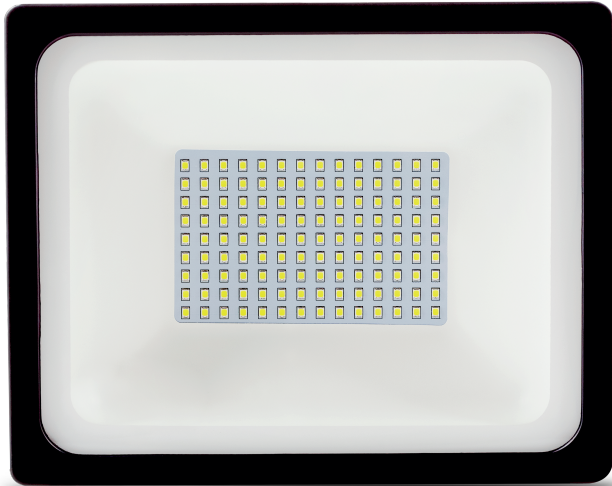

Product name	Modee Premium Line LED Floodlight 50W 120° 6000K (6400 lumen)
Product code	MPL-FL6000K50WB
Valid from	2017.09.06.

**3** YEARS  
GUARANTEE

#### PRODUCT DETAILS

Color temperature	6000K (cold white)
Material	Alu-glass
Shape	Floodlight
Base	AC
Wattage	50W
Wattage reference	-
Lumen Output	6400 lumen
Lumen/wattage	128 lumen/watt
Power factor	>0.85
Voltage	AC85-260V
Beam Angle	120°
Dimmable	No
Dimensions	L105xW180xH40mm
Energy label (new)	D
Lifetime	50.000h
CRI	≥80
IP	IP65
Driver	-
UGR	-