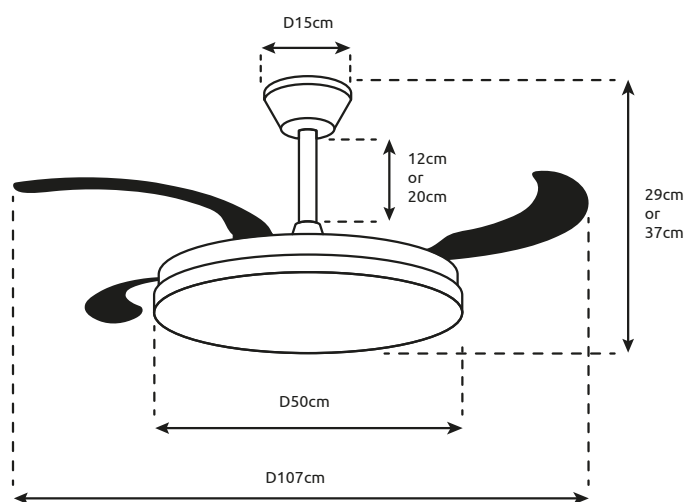

Product name	Modee LED Ceiling Lamp + Fan 33W 3CCT + Remote F3 (4600 lumen) ERP
Valid from	2025.12.12.

Order it online! www.smokingacc.hu
Email us: info@smokingacc.hu

PRODUCT DETAILS

IEC Protection Class	Class I ⚡
Material	Iron + Plastic + Copper
Shape	Round
Base	AC
Energy label	D
Lifetime	20.000h
IP	IP20
Voltage	AC220-240V 50Hz
Extras	Memory, Reverse function, Closeable fans

LIGHT SPECIFICATIONS

Color mode	3CCT (3000K-6000K)
Wattage	33W
Lumen Output	4600 lumen
Lumen/wattage	139,4 lumen/watt
Beam Angle	360°
Dimmable	Dimmable via remote
CRI	≥80

FAN SPECIFICATIONS

Wattage	28,9W
Speed	6 levels
RPM	max. 206RPM
M ² coverage	15-25m ²
Airflow	max. 4499m ³ /h
Installment parameters	min. 2,3m from ground, min. 75cm form wall
Noise level	38,4dB

PACKAGING DETAILS

Packaging type	color packaging
Quantity/packaging	1
Size/packaging	543x543x170mm
Quantity/carton	2
Size/carton	530x530x355mm

PRODUCT IDENTIFYING

3CCT
ML-CL3CCT33W-F3W
EAN (product): 5999145414474
EAN (carton): 5999145414504