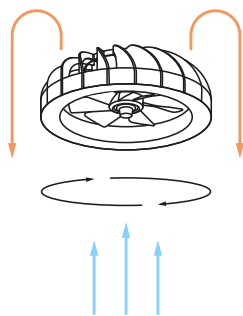

Order it online! www.smokingacc.hu

Email us: info@smokingacc.hu

PRODUCT DETAILS

IEC Protection Class	Class I ⚡
Material	ABS+PP
Shape	Round
Base	AC
Dimensions	D540xH154mm
Energy label	D
Lifetime	20.000h
IP	IP20
Voltage	AC220-240V 50Hz
Extras	Memory, Reverse function, Night light

LIGHT SPECIFICATIONS

Color mode	3CCT (2700K-6500K) + RGB
Wattage	30W
Lumen Output	4200 lumen
Lumen/wattage	140 lumen/watt
Beam Angle	360°
Dimmable	Yes, via remote
CRI	≥80

FAN SPECIFICATIONS

Wattage	18W
Speed	6 levels
RPM	max. 1100RPM
M² coverage	15-20m²
Airflow	max. 49.5 m³/h
Installment parameters	min. 2-3m from the ground
Noise level	54dB

PACKAGING DETAILS

Packaging type	color packaging
Quantity/packaging	1
Size/packaging	470x470x165mm
Quantity/carton	3
Size/carton	510x485x490mm

PRODUCT IDENTIFYING

- 3CCT+RGB
- ML-CLRGB-3CCT30W-F2W
- EAN (product): 5999145414498
- EAN (carton): 5999145414481